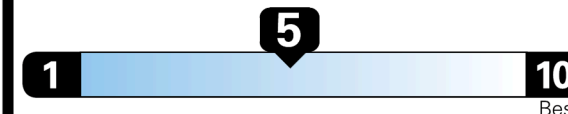

EPA DOT Fuel Economy and Environment

Gasoline Vehicle

Fuel Economy
27 MPG combined city/hwy
24 MPG city
33 MPG highway
3.7 gallons per 100 miles

Large Cars range from 14 to 146 MPG. The best vehicle rates 146 MPGe.

You spend **$750** more in fuel costs over 5 years compared to the average new vehicle.

Annual fuel cost **$1,850**

Fuel Economy & Greenhouse Gas Rating (tailpipe only)